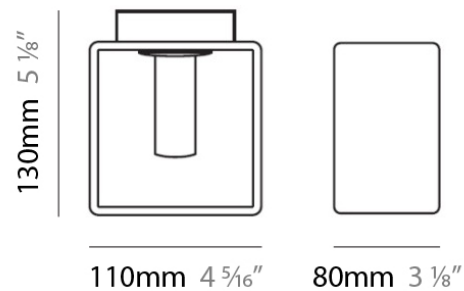

DOMINO SURFACE

D82033-BLK

PROJECT _____

TYPE _____

NOTES _____

QUANTITY _____

DATE _____

GENERAL

Series: Domino

Brand: Panzeri

Division: Design

Mounting Type: Surface

Mounting Location: Ceiling

Subcategory: Ambient

PHYSICAL

Shape: Rectangle

Length (mm): 110

Length (in): 4 ⁵/₁₆"

Width (mm): 80

Width (in): 3 ¹/₈"

Height (mm): 130

Height (in): 5 ¹/₈"

Weight (kg): 1.23

Weight (lbs): 2.7

Diffuser: Black Blown Glass

Fixture Material: Glass / Aluminum

ELECTRICAL

Number of Lamps: 1

Lamp Type: LED Retrofit / Halogen

Bulb Included: Bulb Not Included

Total Output Wattage (W): 3 / 35

Max. Wattage Per Lamp (W): 3 / 35

Lamp Base: G9

Input Voltage (V): 120

LED

OPTICAL

RATINGS AND CERTIFICATIONS

Certified By: CSA Certified to UL and CSA Standards

IP rating: IP40