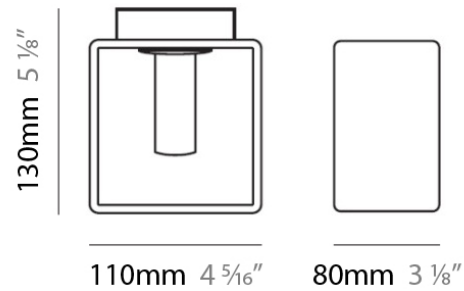

Length (mm): 110

Length (in): 4 ⁵/₁₆"

Width (mm): 80

Width (in): 3 ¹/₈"

Height (mm): 130

Height (in): 5 ¹/₈"

Weight (kg): 1.23

Weight (lbs): 2.7

Length (in): 4 ⁵/₁₆

Width (mm): 80

Width (in): 3 ¹/₈

Height (mm): 130

Height (in): 5 ¹/₈

Light Distribution: Direct / Indirect

Weight (kg): 1.23

Weight (lbs): 2.71

DOMINO SURFACE

D82074

PROJECT	
TYPE	
NOTES	
QUANTITY	
DATE	

GENERAL

Series: Domino
 Brand: Panzeri
 Division: Design
 Mounting Type: Surface
 Mounting Location: Ceiling

PHYSICAL

Shape: Cube
 Length (mm): 230
 Length (in): 9
 Width (mm): 230
 Width (in): 9
 Height (mm): 160
 Height (in): 6 5/16
 Light Distribution: Direct
 Weight (kg): 1.8
 Weight (lbs): 4
 Diffuser: Frosted White Glass
 Fixture Material: Stainless Steel

PHYSICAL

Width (mm): 140
Width (in): 5 1/2
Height (mm): 159
Height (in): 6 1/4
Extension (mm): 98
Extension (in): 3 7/8
Weight (kg): 0.9
Weight (lbs): 2
Diffuser: Orange Glass
Fixture Material: Metal

ELECTRICAL